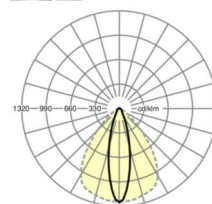

ELECTRICAL ENGINEERING

Controller	Electronic driver (1 pcs.)
System output	24W
Mains voltage	230V/50Hz
Energy efficiency class/light source	C

LIGHTING TECHNOLOGY

Placement	LED, Colour rendering/Light colour CRI ≥ 80 / 3000K
Colour tolerance (MacAdam)	3SDCM
Nominal luminous flux	4269lm
LED service life	50000h L80/B10 (Tq 30°C), 70000h L80/B50 (Tq 30°C)
Luminaire luminous efficiency	179lm/W
Beam angle	25° (C0) / 100° (C90)
UGR lat./long.	15.4 / 20.7

MECHANICS

Housing colour	silver grey/white aluminium RAL 9006
Dimensions (LxWxDxH)	1531mm x 55mm x 37mm
Weight (net)	1.65kg
Type of installation	Mounting rail system installation, Light structure

Dimensions

L	1531 mm	Length
B	55 mm	Width
H	37 mm	Height

DEEP-LINK

<https://www.regiolux.de/en/article/19520004085>

Reference	LED 4000lm 830
ηLB	100 %
Φ ↓/↑	98 % / 2 %
UGR lat./long.	15.4 / 20.7